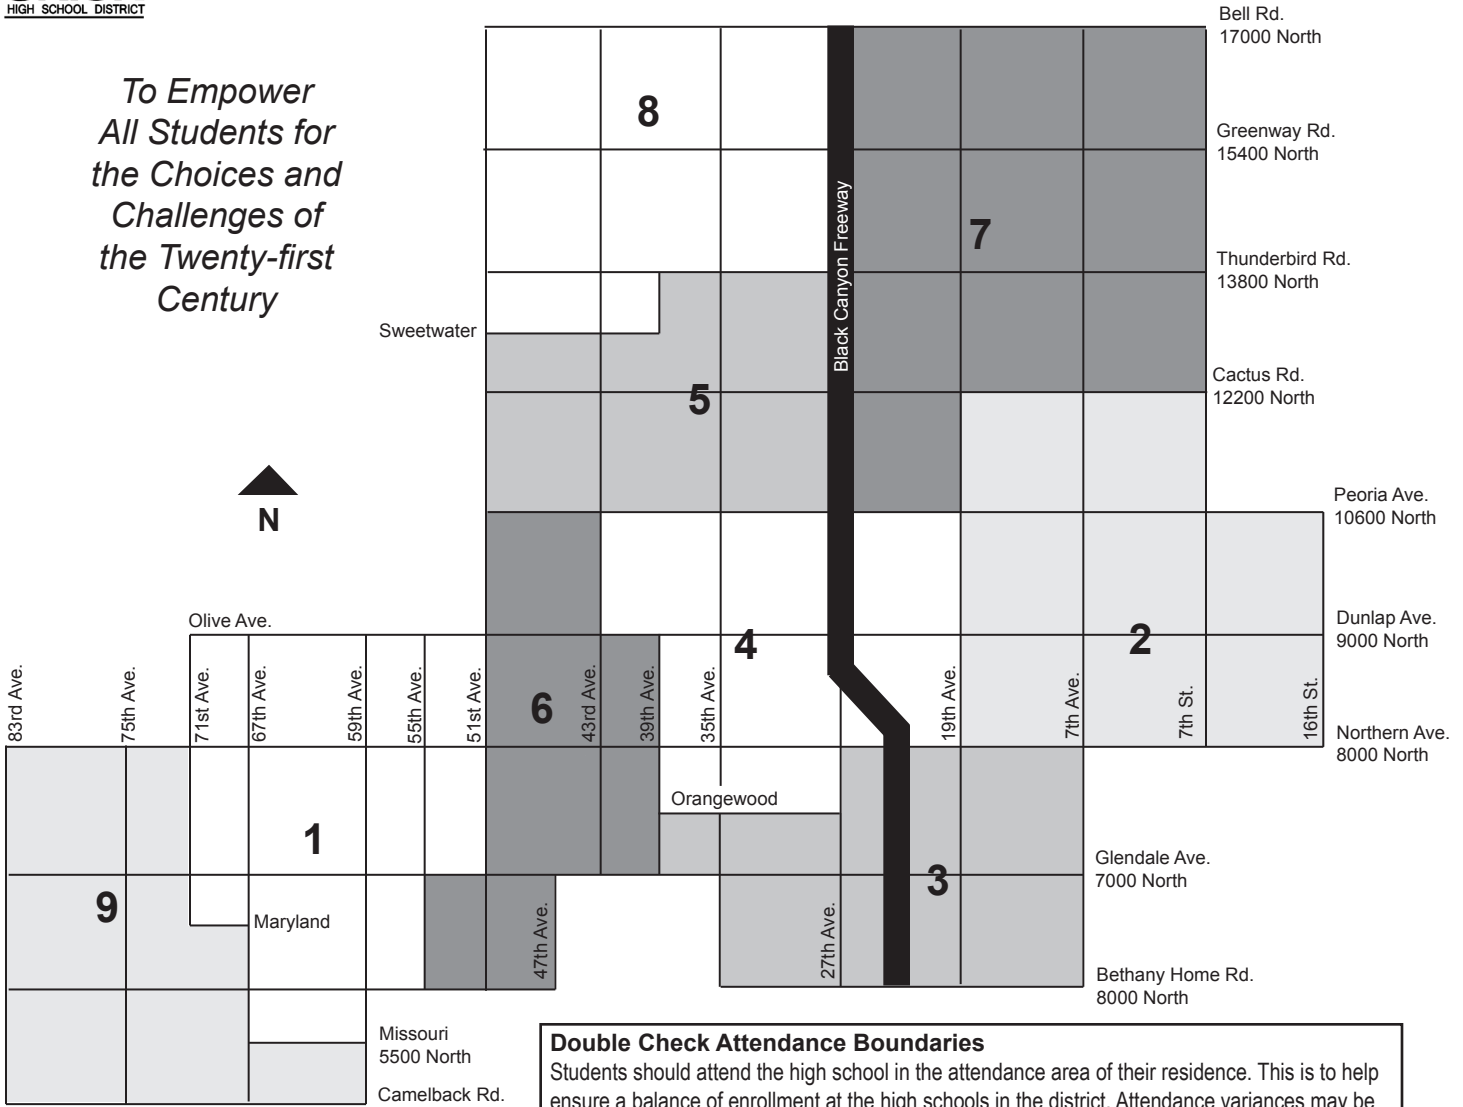

GUHSD ATTENDANCE AREA MAP

*To Empower
All Students for
the Choices and
Challenges of
the Twenty-first
Century*

Double Check Attendance Boundaries
Students should attend the high school in the attendance area of their residence. This is to help ensure a balance of enrollment at the high schools in the district. Attendance variances may be granted upon request and completion of an Open Enrollment form. All students must first register at the school in their attendance area. Please call your high school with any questions.